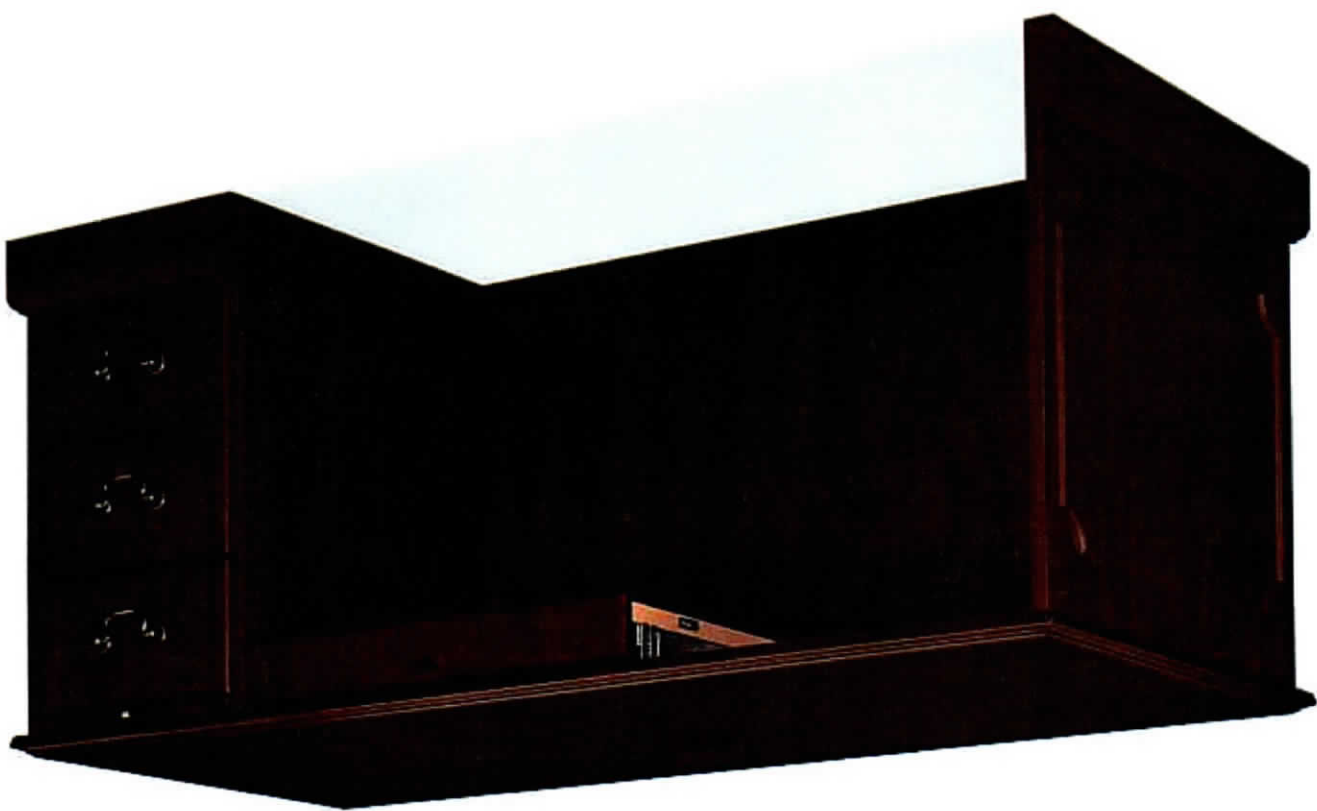

94000 SERIES

Right Pedestal Desk

List Price: \$1824

Dimensions: 30.0"D × 66.0"W × 29.5"H

Model Number: H94283R

Bring 18th-century classic design and 21st-century sturdy performance to your office with this 66"W right desk. Combine it with a left return to create an elegant and durable executive workstation.

Overview

9400 Series Right Pedestal Desk

9400 Series laminate desks from HON combines 18th Century design with 21st Century performance.

Classic details include decorative moldings, brass handles, and plinth bases. A range of components allow desk-credenza, L- and U-shaped workstations. Scratch-, stain- and spill-resistant laminate means modern-day durability and easy maintenance.

- Features the elegance and beauty of traditional design, with the durability and value of laminate
- Beautifully detailed design features many traditional references
- Includes one box drawer for supplies, and one file drawer for documents
- Two 3" diameter worksurface grommets for easy cord management
- Optimizes usable worksurface area in less floorspace
- The formal, full-height modesty panel provides privacy below the worksurface
- Graceful antique-finish brass drawer handles
- File drawers have built-in hangrails to accept hanging file folders
- Drawer fronts can be leveled individually for alignment
- Metal-to-metal fastening system for precise fit and unsurpassed durability
- Contract-grade, multi-ply laminate stands up to scratches, spills, stains and boiling liquids

- Durable inner-frame construction stands up to the stress of frequent moving and relocation
- Levelling glides compensate for uneven floors
- Can be used freestanding

Specifications

94000 Series Right Pedestal Desk