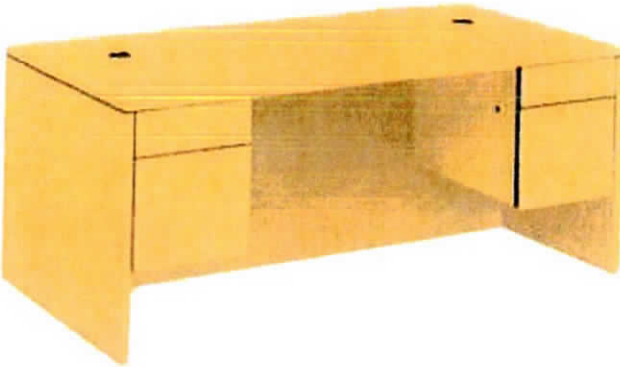

FOR SALE

$100.00 or Best Offer

10500 Series Double Pedestal Desk

10500 Series desks from HON excels at the fundamentals. One of the bestselling HON collections, it features a variety of sizes, shapes, and storage solutions for any work style or office arrangement. The best-in-class construction and wear-resistant laminate stand up for a lifetime. Details include locking drawers, grommets to route and hide cords, and matching conference and occasional tables. For premium quality on a moderate budget, 10500 Series is the solution.

- Robust construction using metal-to-metal fasteners and wood dowels for a solid feel and lasting performance
- The formal, full-height modesty panel provides privacy below the worksurface
- Concealed drawer handles for an uncluttered look
- Straightforward styling blends with any office design
- Premium, multi-ply laminate stands up to scratches, spills, stains and boiling liquids, and holds up under heavy use
- Metal-to-metal fastening system for precise fit and unsurpassed durability
- Durable inner-frame construction stands up to the stress of frequent moving and relocation
- Woodgrain, solid and patterned surface materials in over 90 combinations let you customize your office environment
- Can be used freestanding

10500 SERIES

Double Pedestal Desk

Dimensions: 36.0"D x 72.0"W x 29.5"H

Model Number: H10593

Rise to the occasion with this double pedestal desk. The exclusive reinforced pedestal construction provides a durable and dependable worksurface, while locking file drawers give you secure storage. Use the desk alone or pair it with a double pedestal credenza and stack-on hutch to create your own executive workstation.